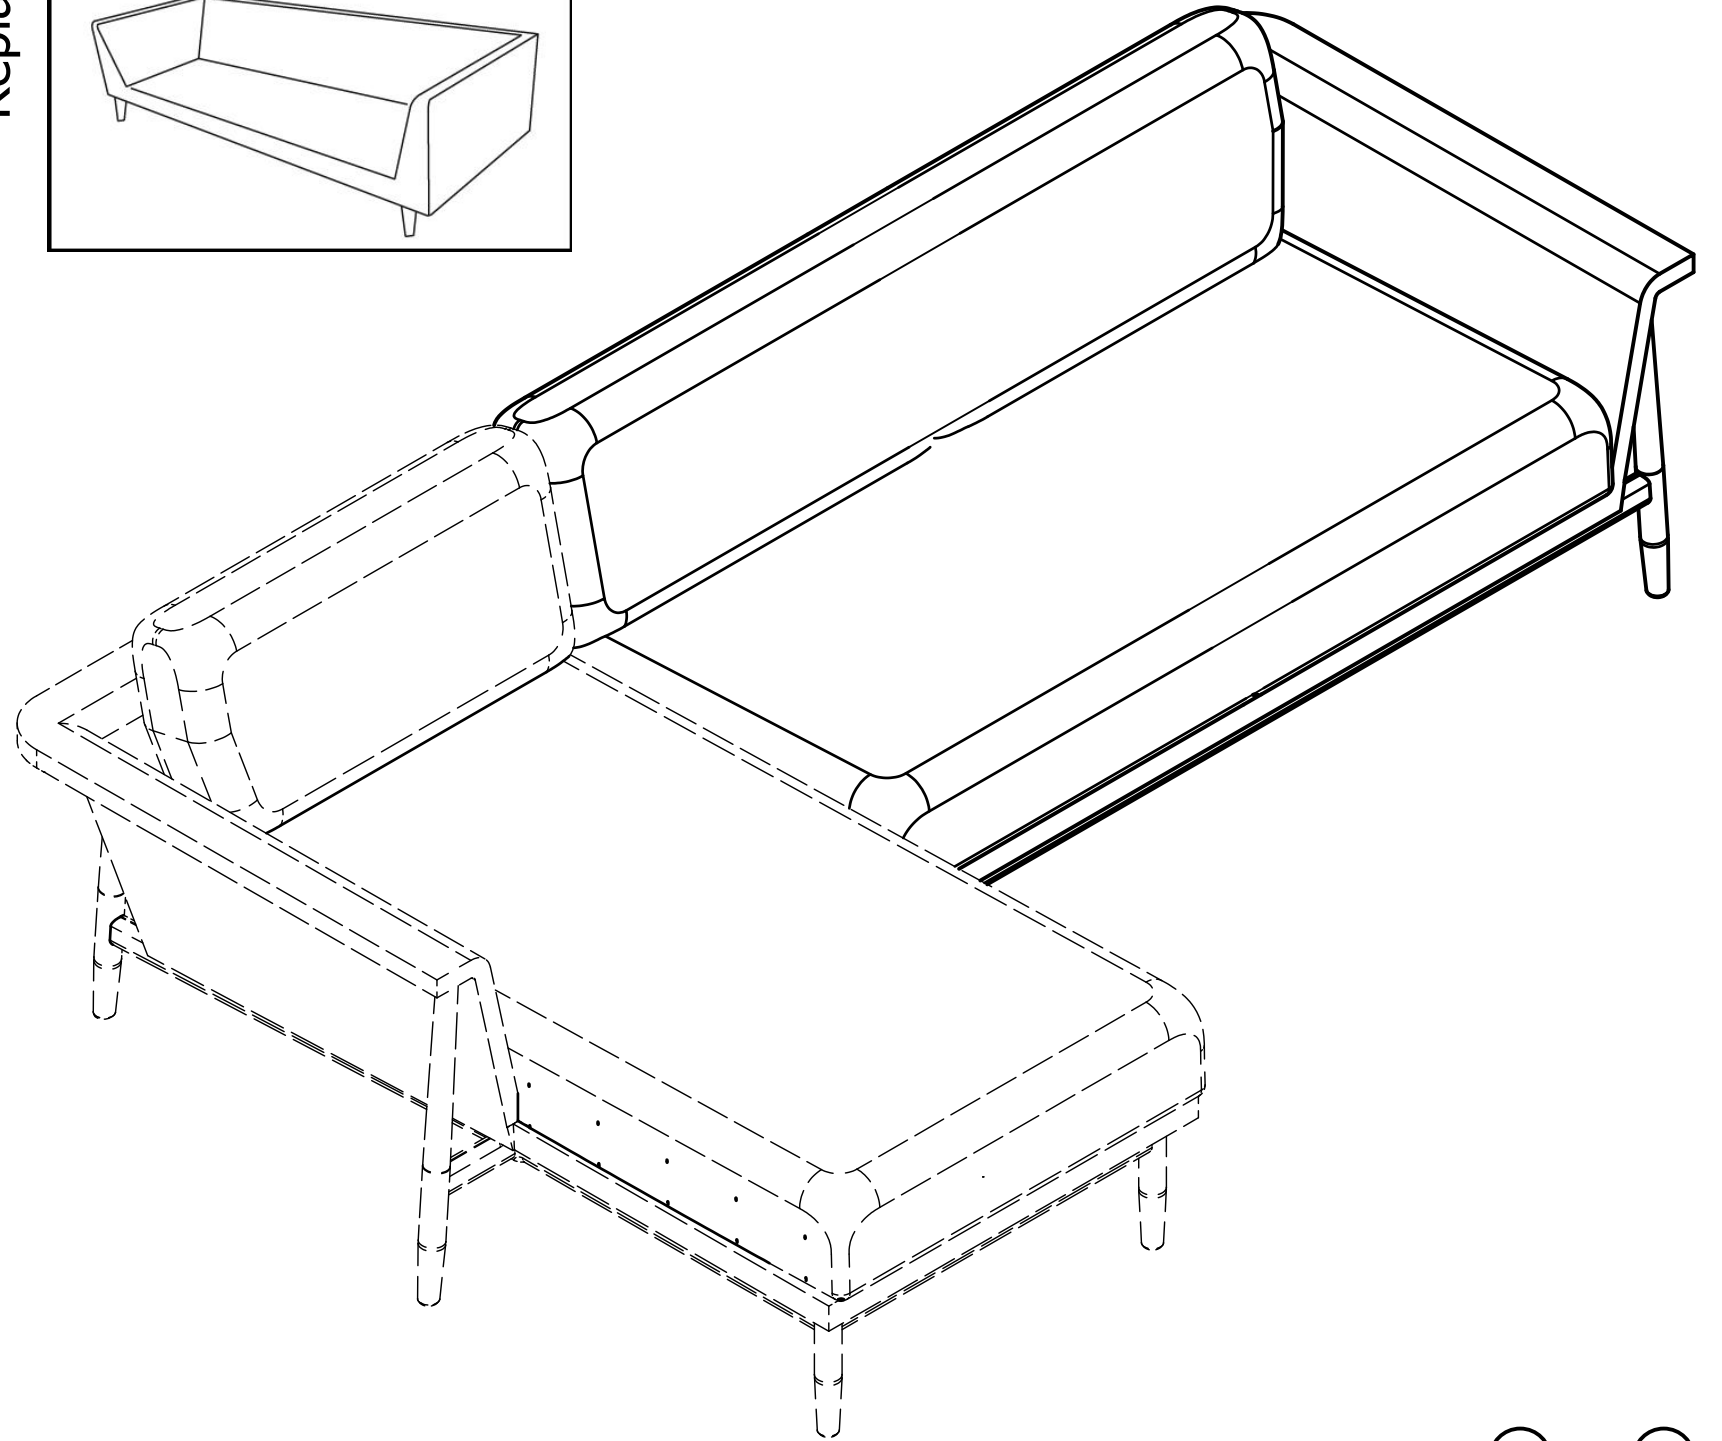

norrgavel

Skalsoffa 100 / 2seater extension R

Replaceable cover

A  5x70 x1	B  8x80 x2	C  8x22 x4	D  M8 x4	E  10x40 x2	F  L-5 x1	G  R13 x1
--	--	--	--	---	---	---