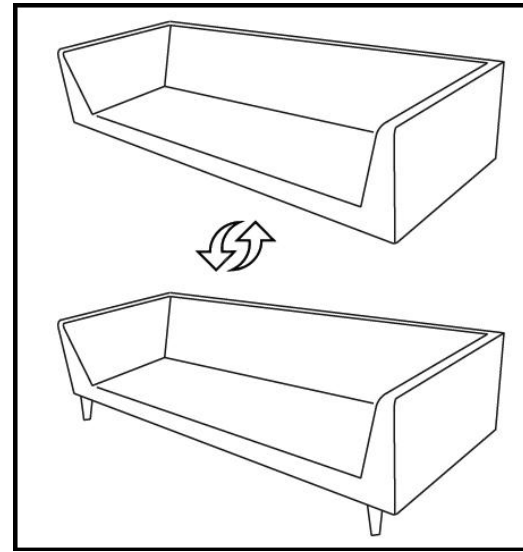

norrgavel

Skalsoffa 100 / 2seater extension R

Replaceable cover

A  5x70 x1	B  8x80 x2	C  8x22 x4	D  M8 x4	E  10x40 x2	F  L-5 x1	G  R13 x1
--	--	--	--	---	---	---