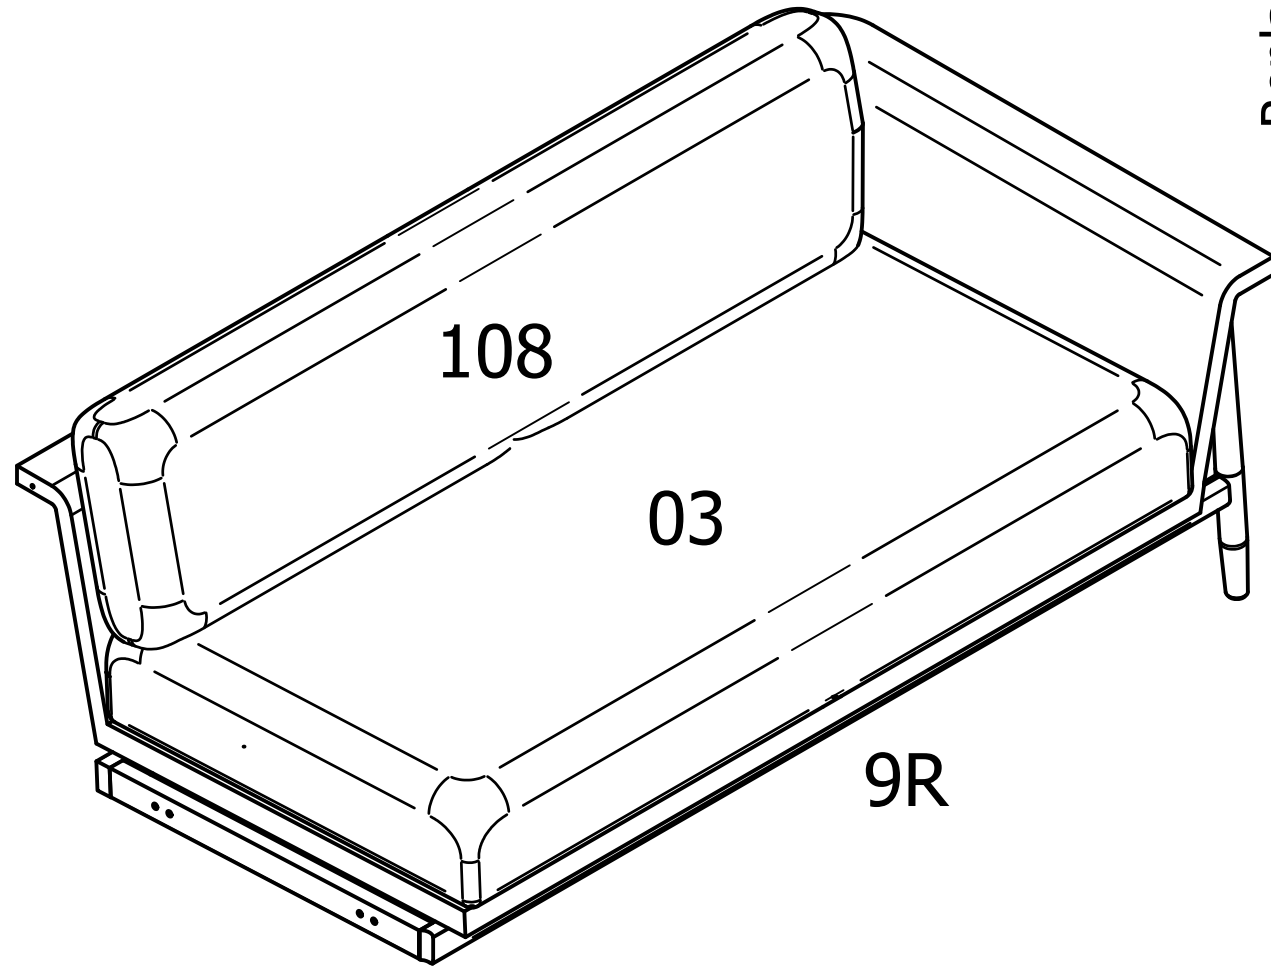

norrgavel

Skalsoffa 100 / 2seater extension R

Replaceable cover

A  5x70 x1	B  8x80 x2	C  8x22 x4	D  M8 x4	E  10x40 x2	F  L-5 x1	G  R13 x1
--	--	--	--	---	---	---