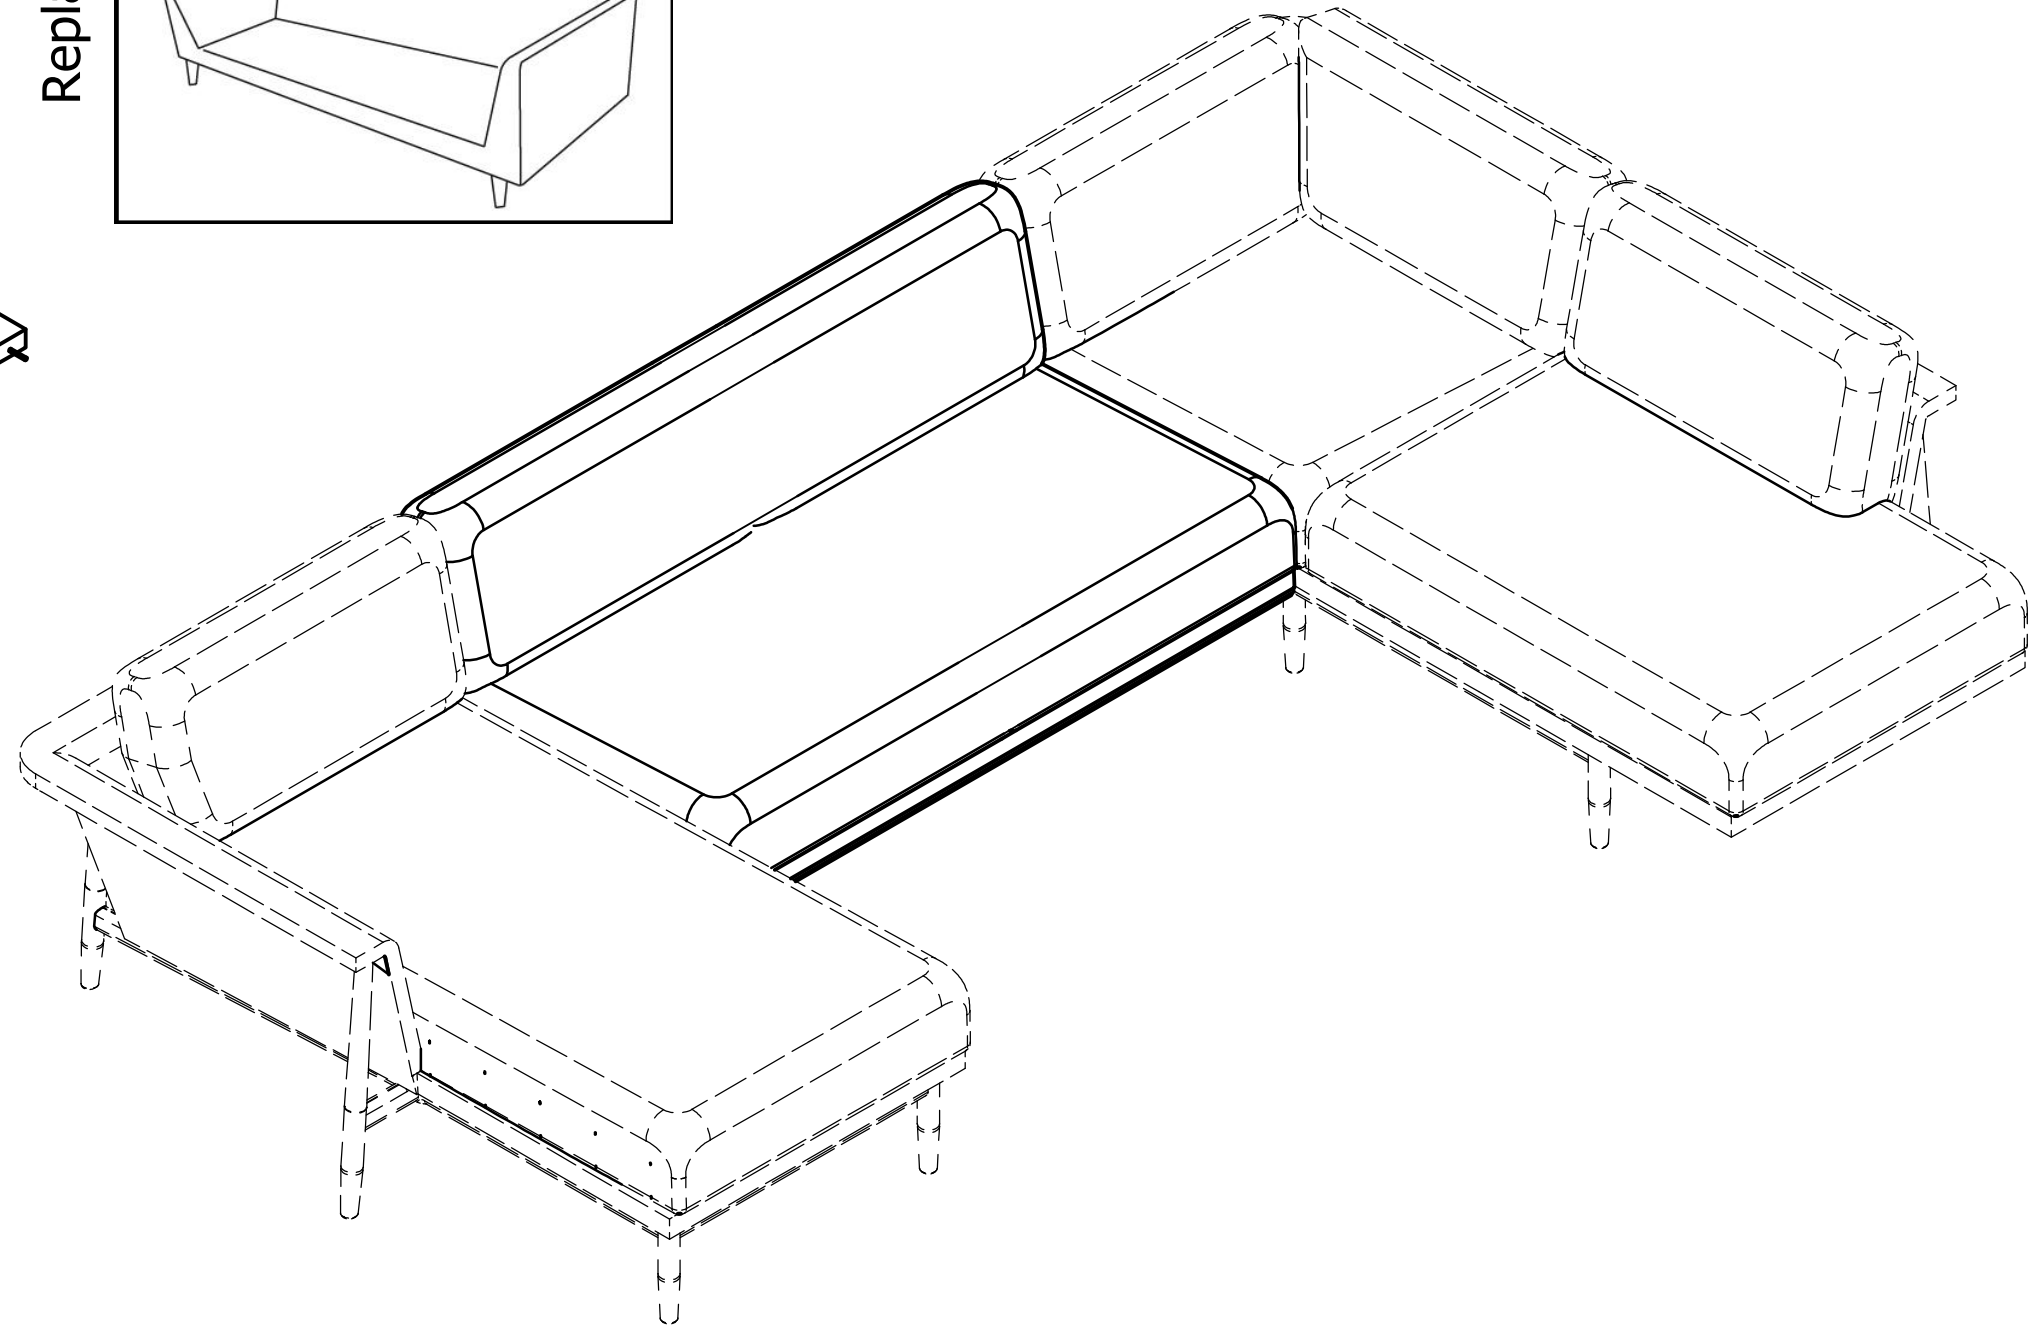

norrgavel

Skalsoffa 100 / 2seater middle

Replaceable cover

A  5x70 x2	B  8x80 x4	C  8x22 x8	D  M8 x4	E  10x40 x4	F  L-5 x1	G  R13 x1
--	--	--	--	---	---	---