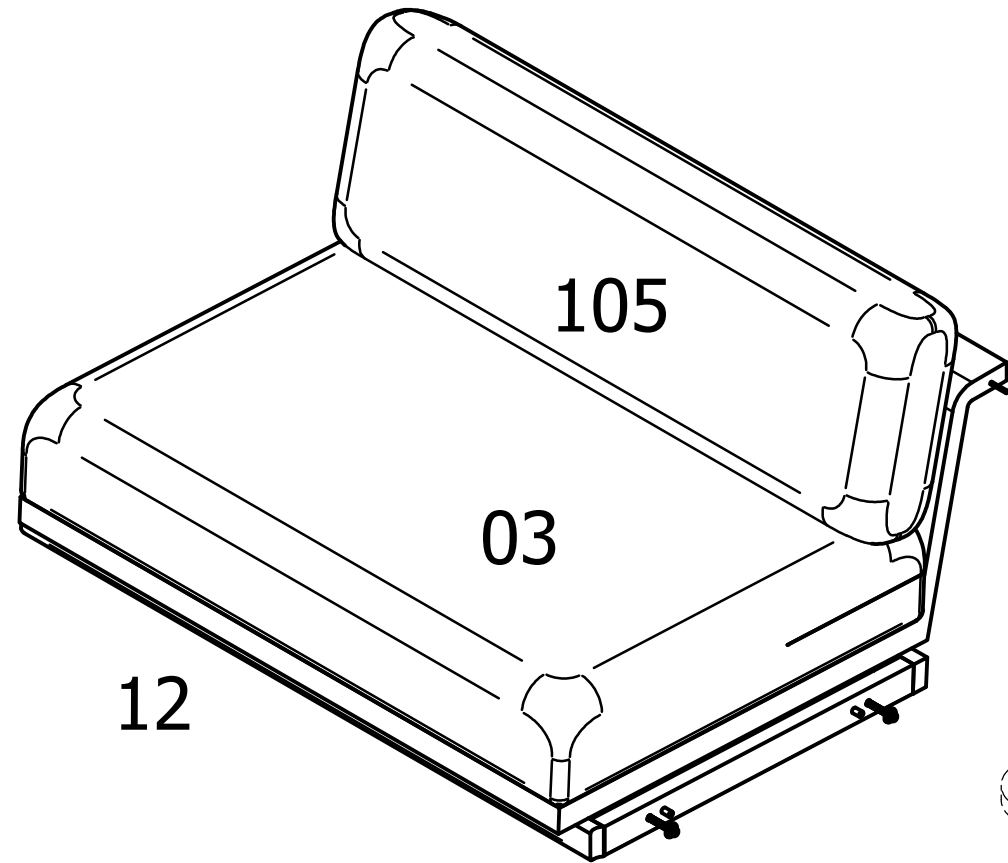

norrgavel

Skalsoffa 100 / 2seater middle

Replaceable cover

A  5x70 x2	B  8x80 x4	C  8x22 x8	D  M8 x4	E  10x40 x4	F  L-5 x1	G  R13 x1
--	--	--	--	---	---	---