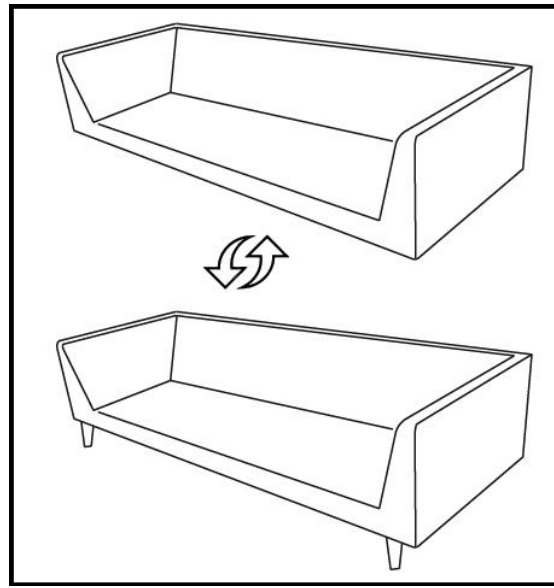

norrgavel

Skalsoffa 100 / 2seater middle

Replaceable cover

A  5x70 x2	B  8x80 x4	C  8x22 x8	D  M8 x4	E  10x40 x4	F  L-5 x1	G  R13 x1
--	--	--	--	---	---	---