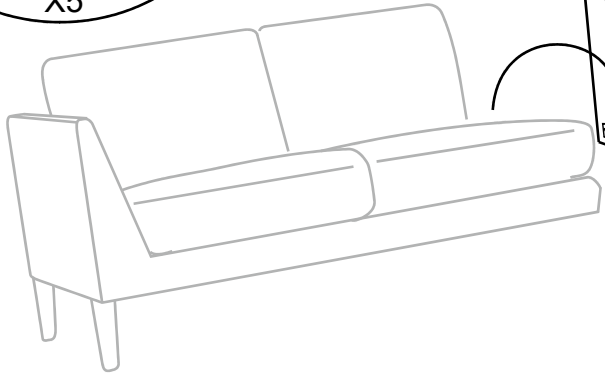

Replaceable cover

# norrgavel

Soffa 100  
Divan R

<b>A1</b>  H-170 X5	<b>B1</b>  5x30 X20	<b>C1</b>  M8x25 X5	<b>D1</b>  KEY L-5 X1
---	---	---	---

<b>A</b>  H-170 X5	<b>B</b>  5x30 X20	<b>C</b>  M8x25 X5	<b>D</b>  KEY L-5 X1	<b>E</b>  D30 X5
---	--	--	--	--