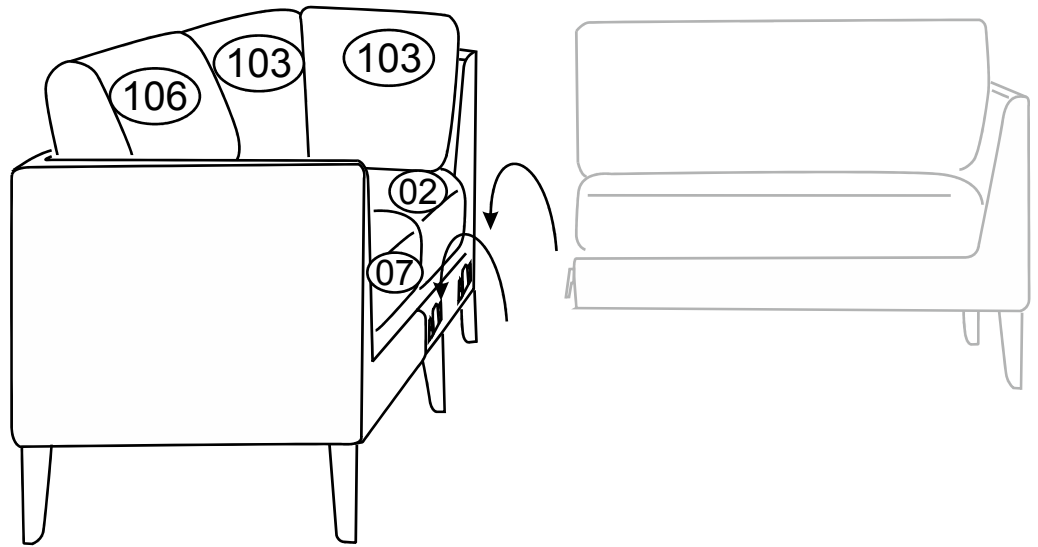

Replaceable cover

norrgavel

Soffa 100

Corner + 2 seater extension L

A1 H-170 X5	B1 5x30 X20	C1 M8x25 X5	D1 KEY L-5 X1	
A H-170 X5	B 5x30 X20	C M8x25 X5	D KEY L-5 X1	E D30 X5