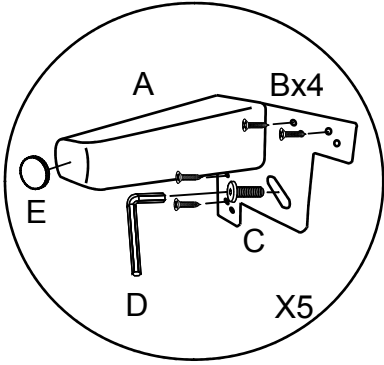

Replaceable cover

norrgavel

Soffa 100

Corner + 2 seater extension L

A1 H-170 X5	B1 5x30 X20	C1 M8x25 X5	D1 KEY L-5 X1	
A H-170 X5	B 5x30 X20	C M8x25 X5	D KEY L-5 X1	E D30 X5