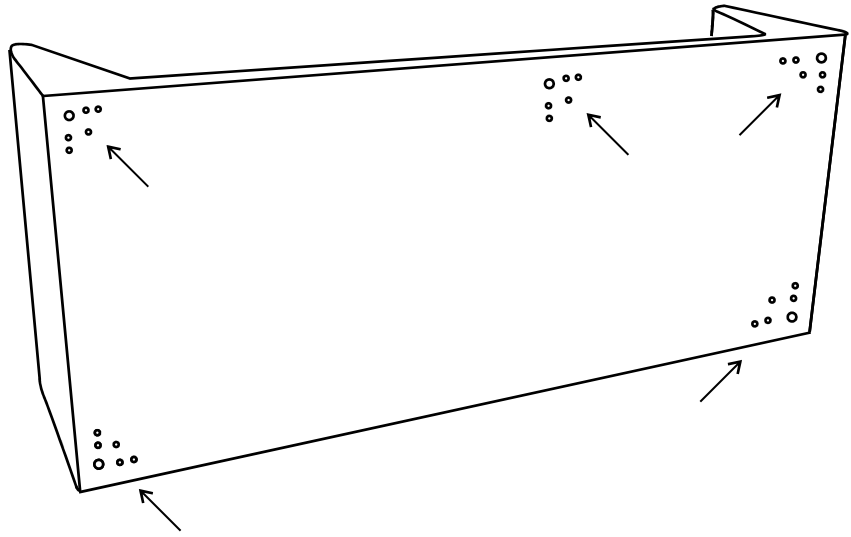

Replaceable cover

norrgavel

Soffa 100

Corner + 2 seater extension L

A1 H-170 X5	B1 5x30 X20	C1 M8x25 X5	D1 KEY L-5 X1	
A H-170 X5	B 5x30 X20	C M8x25 X5	D KEY L-5 X1	E D30 X5