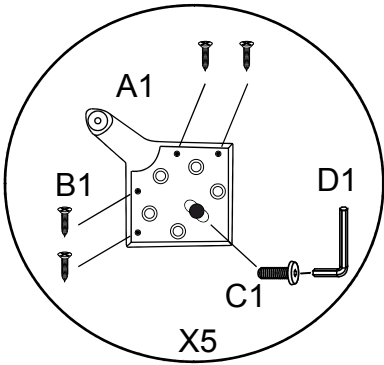

Replaceable cover

norrgavel

Soffa 100

Corner + 2 seater extension L

A1 H-170 X5	B1 5x30 X20	C1 M8x25 X5	D1 KEY L-5 X1	
A H-170 X5	B 5x30 X20	C M8x25 X5	D KEY L-5 X1	E D30 X5