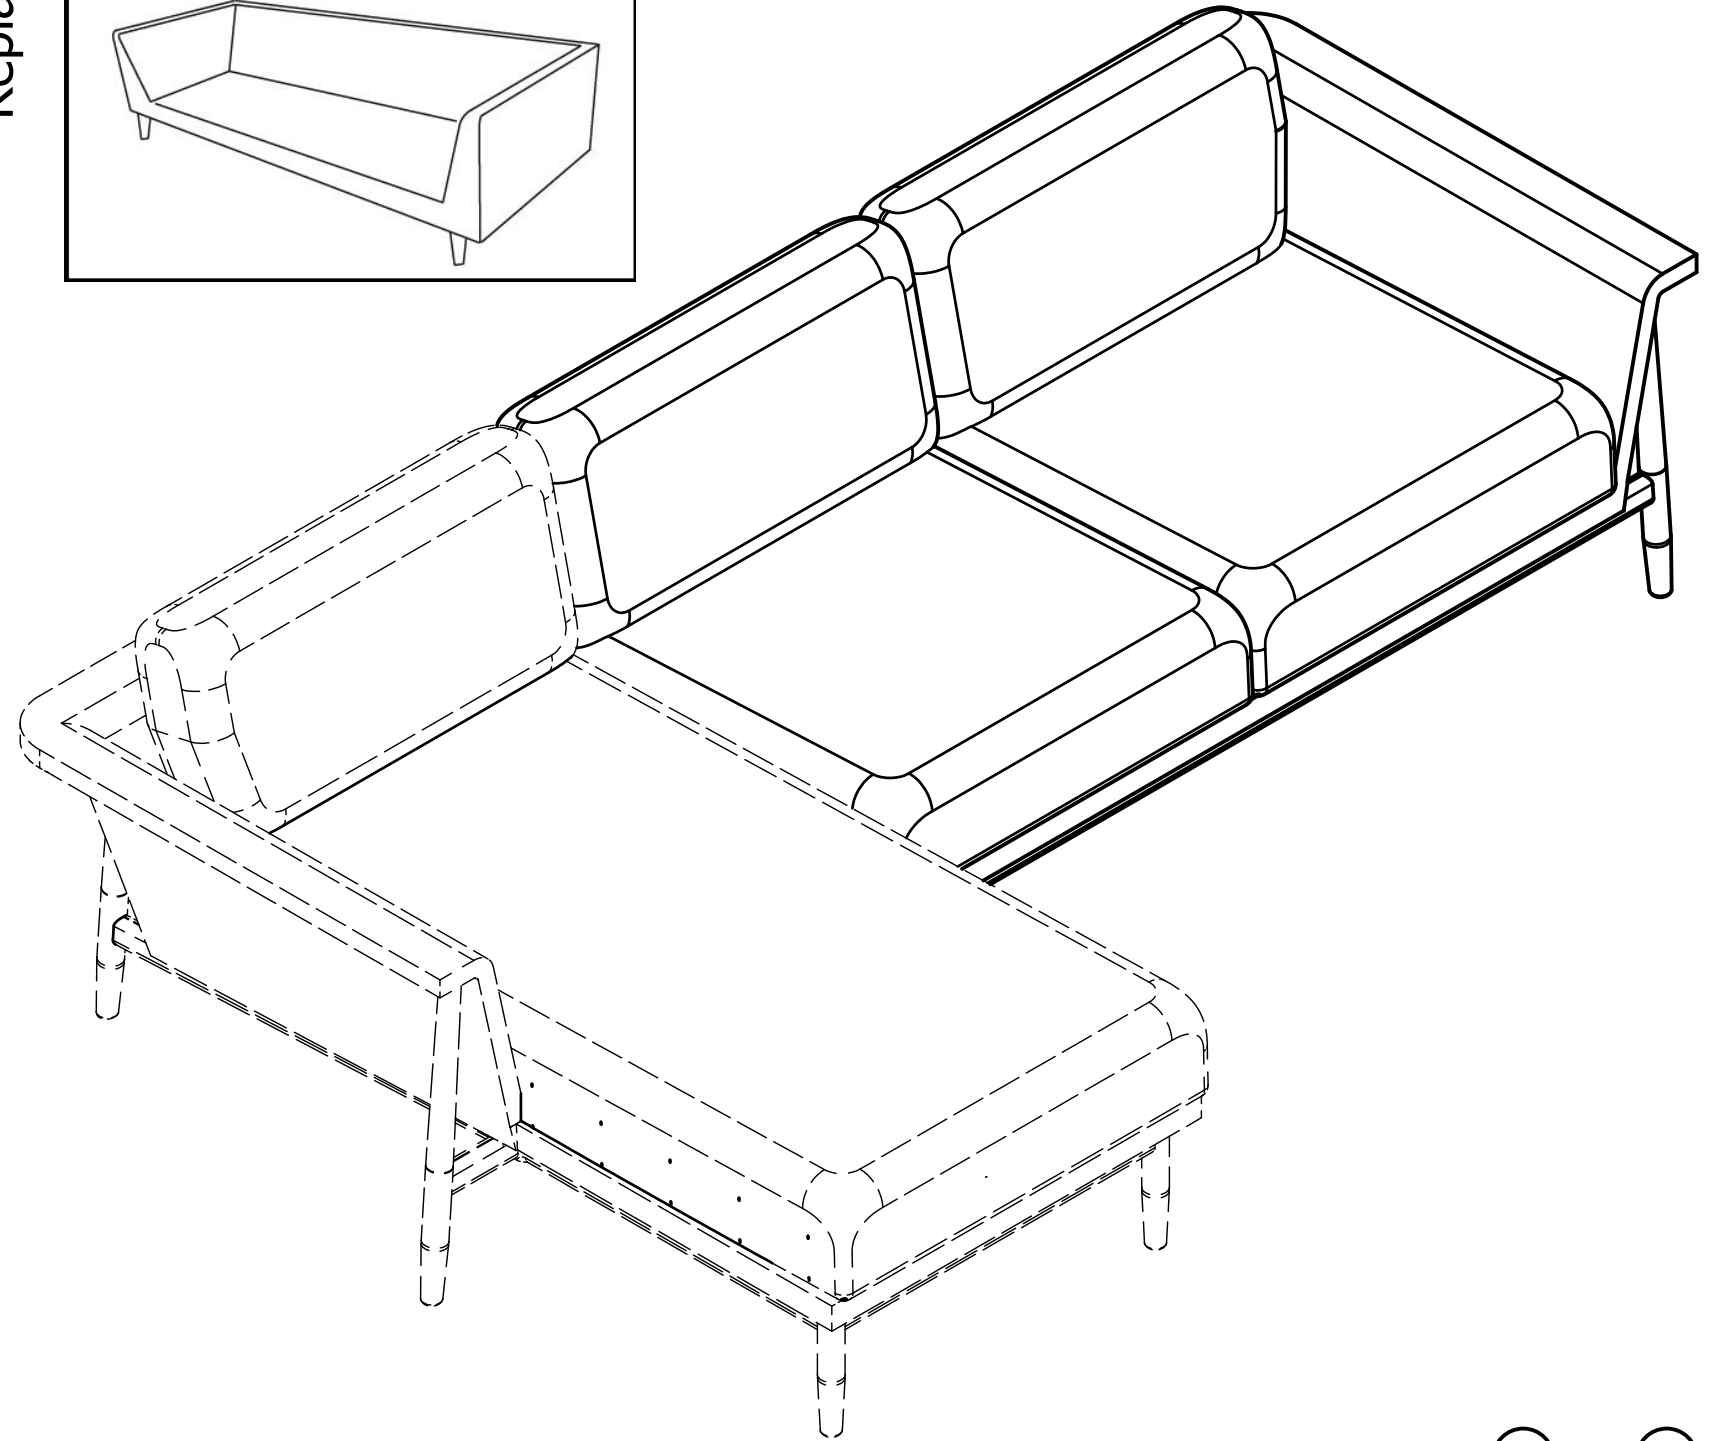

norrgavel

Skalsoffa 100 / 4seater extension R

Replaceable cover

| A | B | C | D | E | F | G |
|---|---|---|---|---|---|---|
|  |  |  |  |  |  |  |
| 5x70 | 8x80 | 8x22 | M8 | 10x40 | L-5 | R13 |
| x1 | x2 | x4 | x4 | x2 | x1 | x1 |