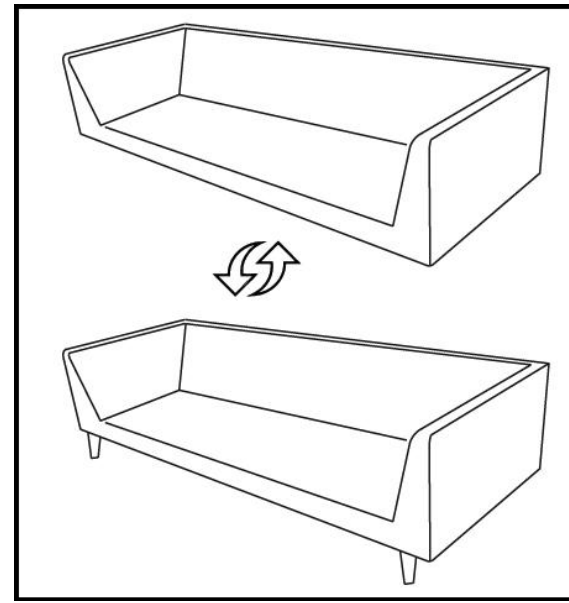

norrgavel

Skalsoffa 100 / 4seater extension R

Replaceable cover

| A | B | C | D | E | F | G |
|---|---|---|---|---|---|---|
|  |  |  |  |  |  |  |
| 5x70 | 8x80 | 8x22 | M8 | 10x40 | L-5 | R13 |
| x1 | x2 | x4 | x4 | x2 | x1 | x1 |